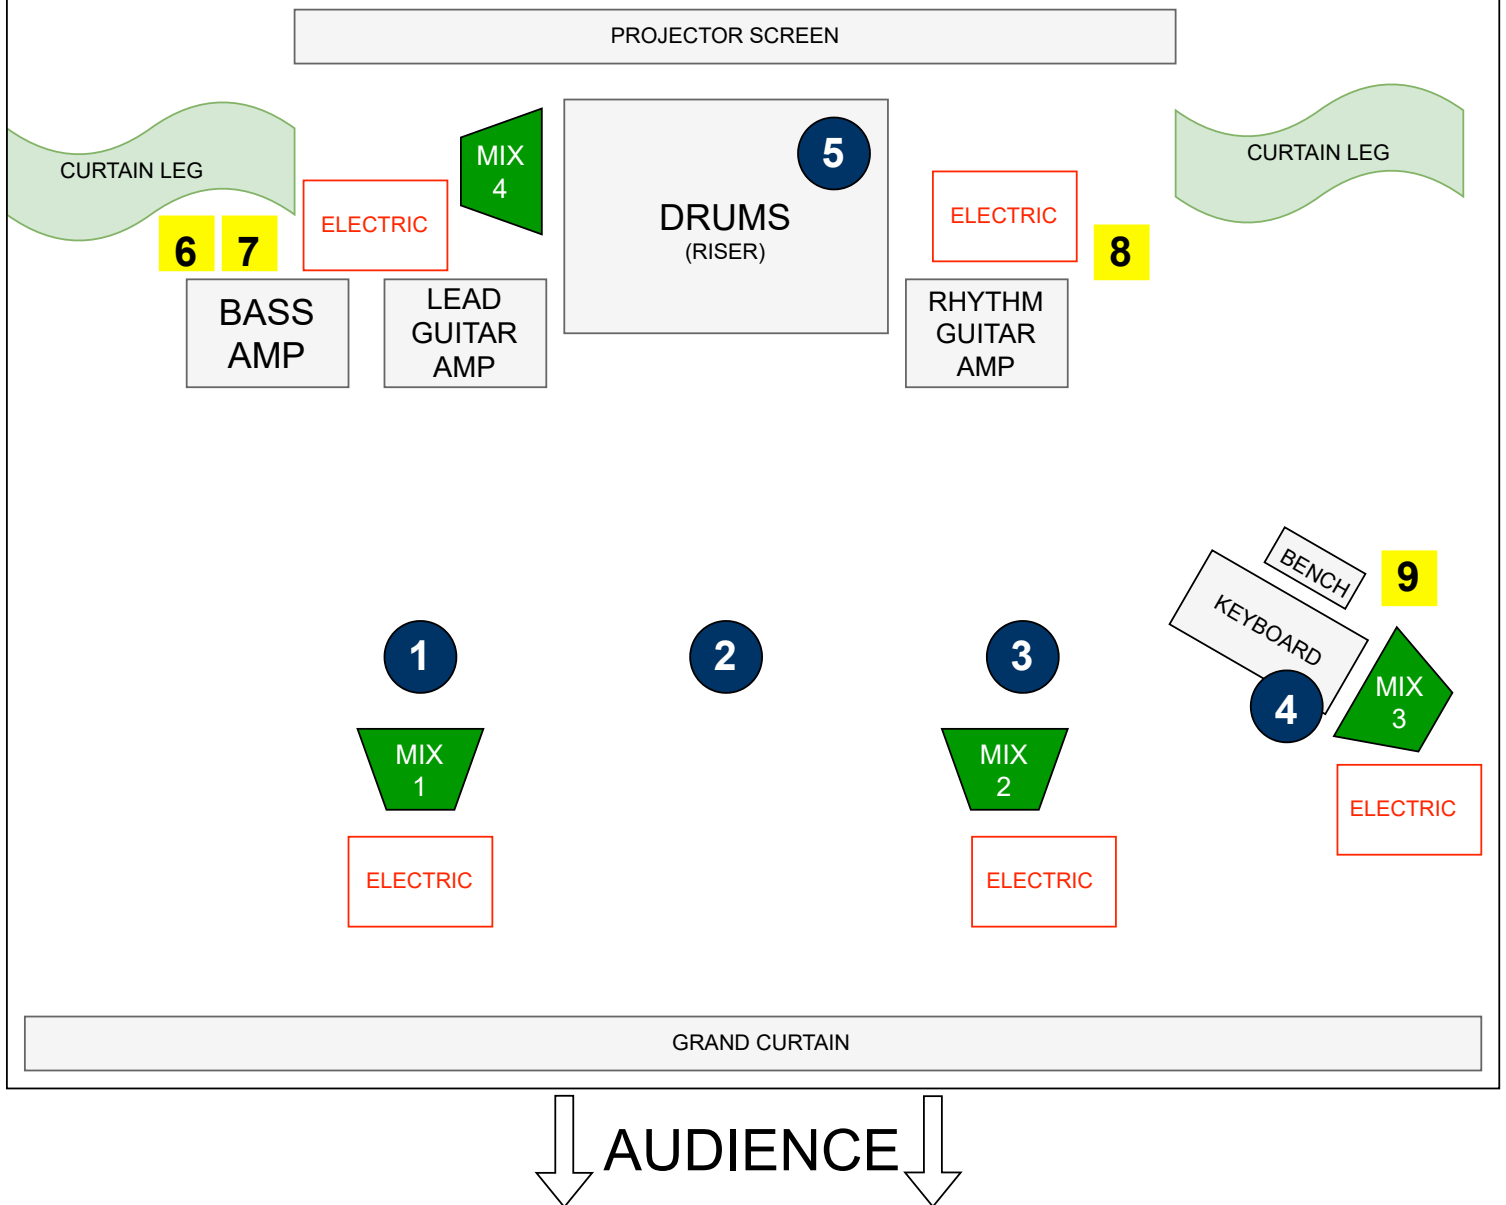

BEATLEMANIA AGAIN 2025 STAGE PLOT

BACK OF STAGE

MIC

DI BOX

MONITOR WEDGE

1-5 Vocals (#2 for Act II ONLY)

6-9 DI Boxes

Stage at least 12' X 24' - Drum riser at least 8' X 8' and 3' high - Boom stands for mics